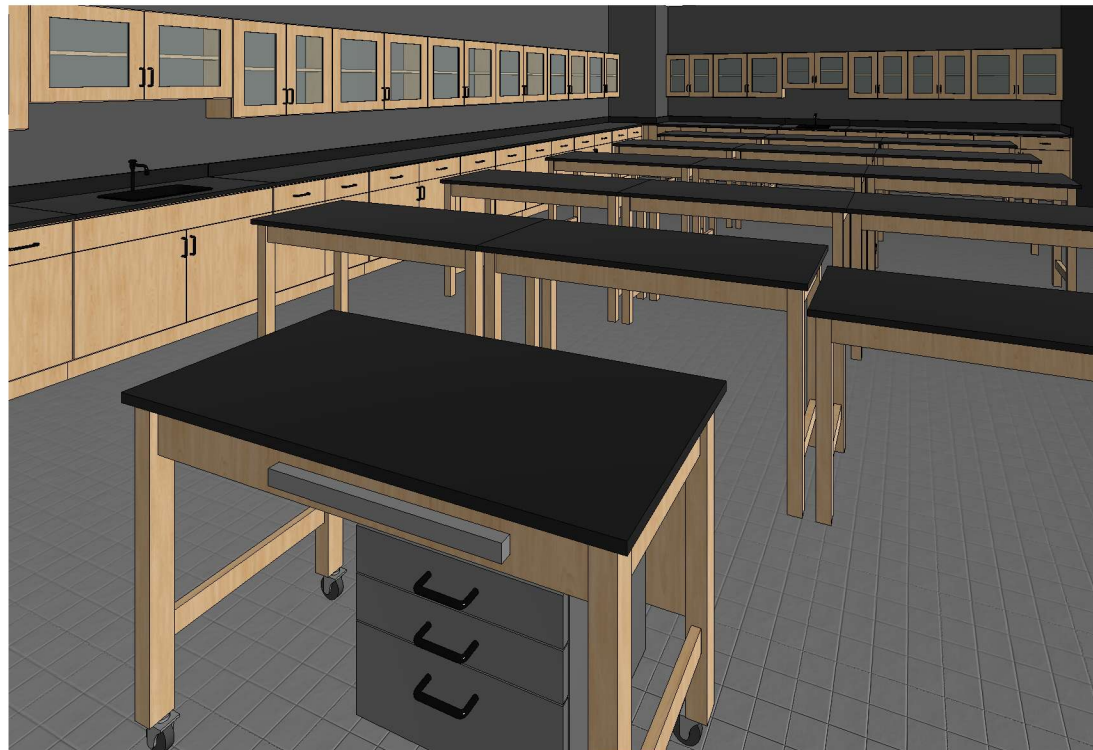

Scale 1/2" = 1'-0"

8/24/2019 1:57:21 PM

○ (1) Teacher's Demo Desk  
1" = 1'-0"

○ (14) Lab Table  
1" = 1'-0"

○ (1) ADA Lab Table  
1" = 1'-0"

Wallington	
Physics 210	
Workstations	
Project Number	2019-019
Date	11.14.19
Drawn By	Ryan J. Gallow
Checked By	Checker
<b>A-3</b>	
Scale	1" = 1'-0"