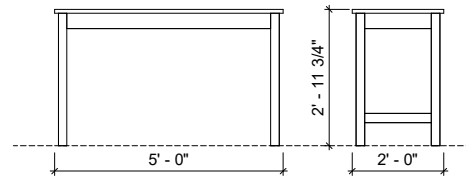

Wallington

Physics 210

Floor Plan

Project Number 2019-019

Date 11.14.19

Drawn By Ryan J. Gallow

Checked By Checker

A-1

Scale 1/2" = 1'-0"

8/24/2019 1:57:21 PM

○ (1) Teacher's Demo Desk  
1" = 1'-0"

○ (14) Lab Table  
1" = 1'-0"

○ (1) ADA Lab Table  
1" = 1'-0"

Wallington	
Physics 210	
Workstations	
Project Number	2019-019
Date	11.14.19
Drawn By	Ryan J. Gallow
Checked By	Checker
<b>A-3</b>	
Scale	1" = 1'-0"