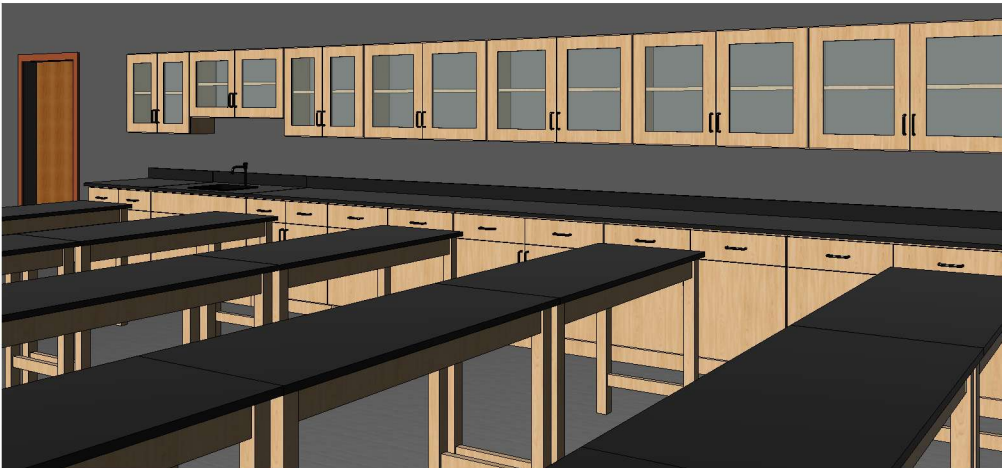

View 2

Wallington
Physics 210
Renderings

Project Number	2019-019
Date	11.14.19
Drawn By	Ryan J. Gallow
Checked By	Checker
A-4	
Scale