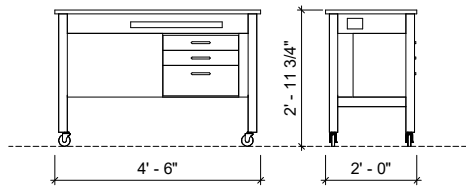

Wallington

Physics 210

Floor Plan

Project Number 2019-019

Date 11.14.19

Drawn By Ryan J. Gallow

Checked By Checker

A-1

Scale 1/2" = 1'-0"

8/24/2019 1:57:21 PM

○ (1) Teacher's Demo Desk  
1" = 1'-0"

○ (14) Lab Table  
1" = 1'-0"

○ (1) ADA Lab Table  
1" = 1'-0"

Wallington	
Physics 210	
Workstations	
Project Number	2019-019
Date	11.14.19
Drawn By	Ryan J. Gallow
Checked By	Checker
<b>A-3</b>	
Scale	1" = 1'-0"