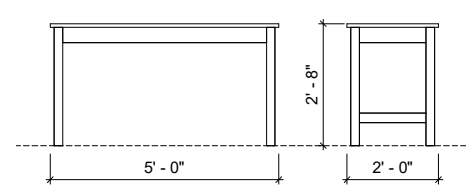

Scale 1/2" = 1'-0"

8/24/2019 1:57:21 PM

○ (1) Teacher's Demo Desk  
1" = 1'-0"

○ (14) Lab Table  
1" = 1'-0"

○ (1) ADA Lab Table  
1" = 1'-0"

Wallington	
Physics 210	
Workstations	
Project Number	2019-019
Date	11.14.19
Drawn By	Ryan J. Gallow
Checked By	Checker
<b>A-3</b>	
Scale	1" = 1'-0"