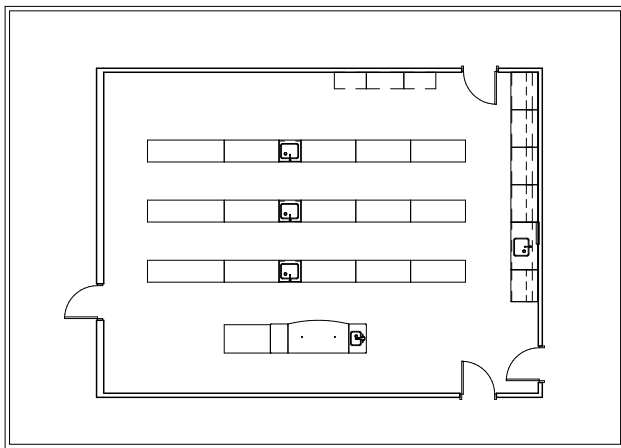

PLANNING

WOOD BASE TABLES

APPLICATIONS

CHEMISTRY / BIOLOGY

FURNITURE LIST

Wood Base Tables / Demonstration Desk / Wall Mounted
Drying Rack / Perimeter Sink / Wood Casework

WOOD BASE TABLE FEATURES

SOLID WOOD FRAME CONSTRUCTION
CHEMICAL RESISTANT, UV FINISH
WORK SURFACE IN EPOXY OR PHENOLIC RESIN
AVAILABLE IN 5+ FINISHES
METAL WIRE PULLS STANDARD
PROTECTIVE RUBBER BOOTS

SHOWN *FIXED WOOD BASE TABLES*
ADDITIONAL PRODUCTS *page 32*
CASEWORK
DEMONSTRATION DESK
PERIMETER CABINETS
TALL STORAGE

③ 3D View 1 Science Storage

WOOD BASE TABLE OPTIONS

FIXED

MOBILE