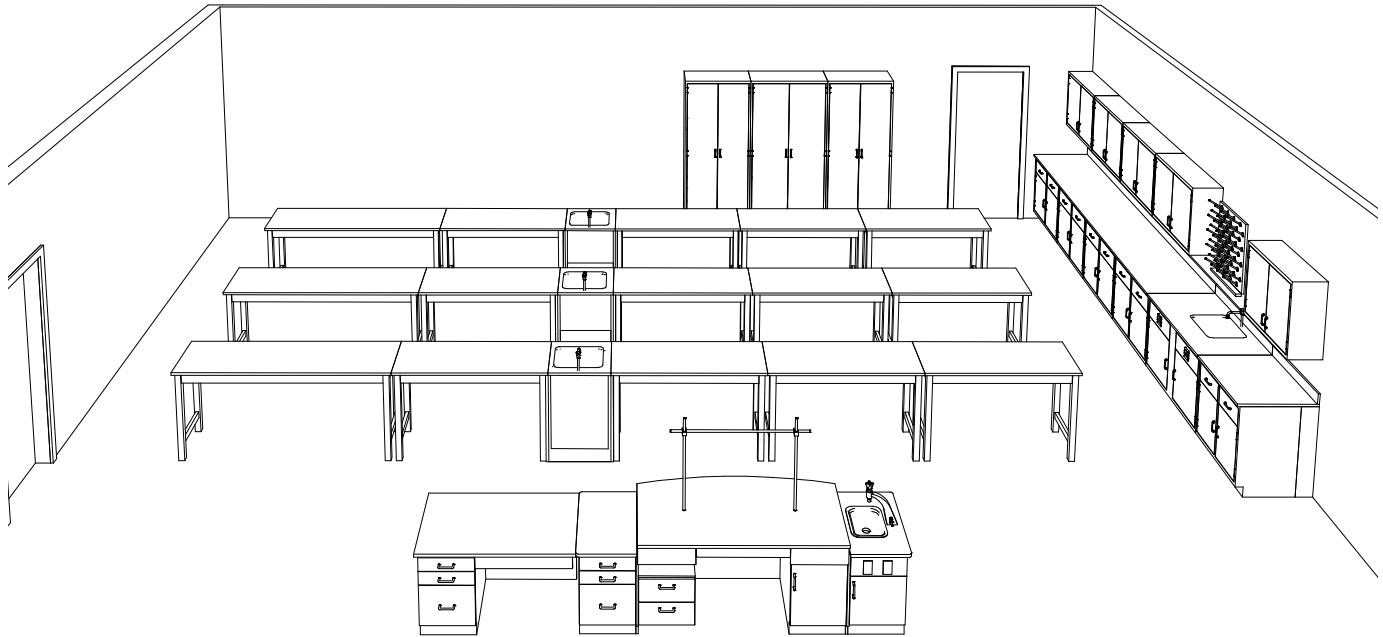

PLANNING

WOOD BASE TABLES

APPLICATIONS

CHEMISTRY / BIOLOGY

FURNITURE LIST

Wood Base Tables / Demonstration Desk / Wall Mounted
Drying Rack / Perimeter Sink / Wood Casework

WOOD BASE TABLE FEATURES

SOLID WOOD FRAME CONSTRUCTION
CHEMICAL RESISTANT, UV FINISH
WORK SURFACE IN EPOXY OR PHENOLIC RESIN
AVAILABLE IN 5+ FINISHES
METAL WIRE PULLS STANDARD
PROTECTIVE RUBBER BOOTS

SHOWN *FIXED WOOD BASE TABLES*
ADDITIONAL PRODUCTS *page 32*
CASEWORK
DEMONSTRATION DESK
PERIMETER CABINETS
TALL STORAGE

③ 3D View 1 Science Storage

WOOD BASE TABLE OPTIONS

FIXED

MOBILE