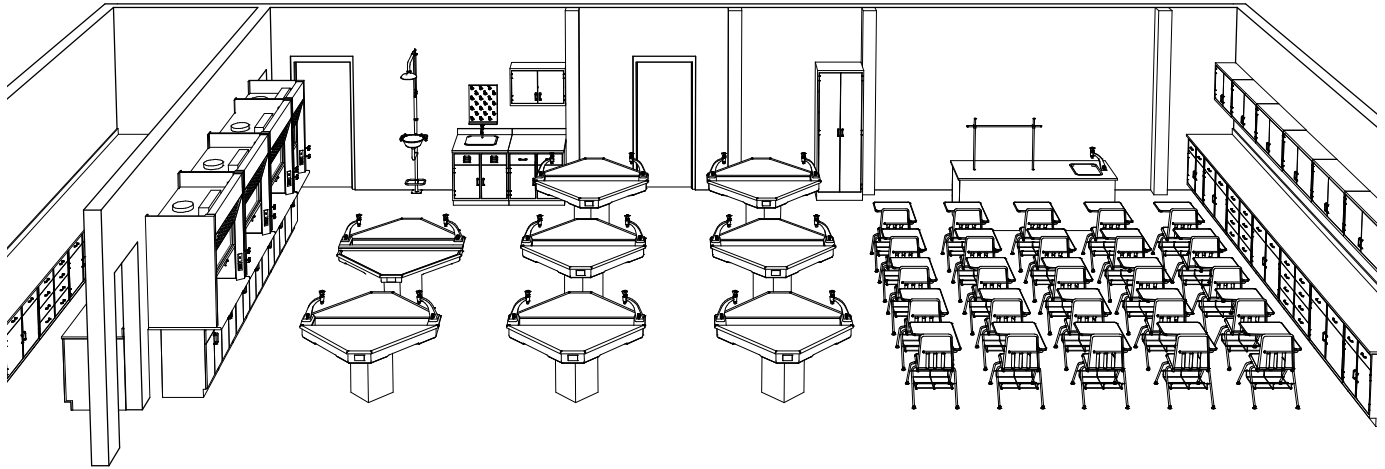

PLANNING

TEII WORK CENTERS

APPLICATIONS

CHEMISTRY / BIOLOGY / S.T.E.M.

FURNITURE LIST

TEII Work Centers / Demonstration Desk / Wall Mounted
Drying Rack / Perimeter Sink / Eyewash-Safety Shower / Wood
Casework / Fume Hoods

TEII WORK CENTER FEATURES

FIRE-RETARDANT UNDERSTRUCTURE
10-GAUGE STEEL SUPPORT PEDESTAL
MARINE EDGE TOP TO CONTROL SPILLS
DRAWER, CUPBOARD OR COMBINATION UNDER STORAGE
VANDAL-RESISTANT UNICAST FIXTURES // CW/G
RAISED TURRETS FOR TALL BEAKERS OR SUPPLIES
ELECTRICAL OPTIONS AVAILABLE