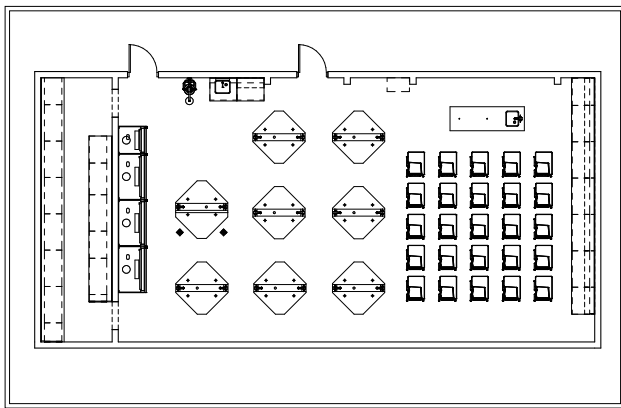

PLANNING

TEII WORK CENTERS

APPLICATIONS

CHEMISTRY / BIOLOGY / S.T.E.M.

FURNITURE LIST

TEII Work Centers / Demonstration Desk / Wall Mounted
Drying Rack / Perimeter Sink / Eyewash-Safety Shower / Wood
Casework / Fume Hoods

TEII WORK CENTER FEATURES

FIRE-RETARDANT UNDERSTRUCTURE
10-GAUGE STEEL SUPPORT PEDESTAL
MARINE EDGE TOP TO CONTROL SPILLS
DRAWER, CUPBOARD OR COMBINATION UNDER STORAGE
VANDAL-RESISTANT UNICAST FIXTURES // CW/G
RAISED TURRETS FOR TALL BEAKERS OR SUPPLIES
ELECTRICAL OPTIONS AVAILABLE