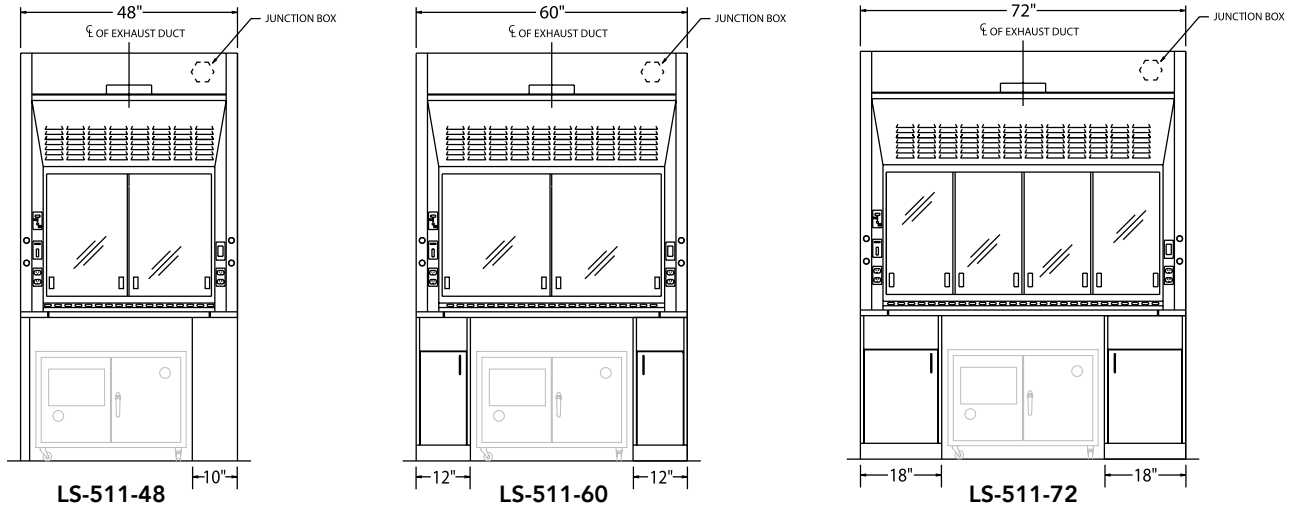

LABSCAPE // 500 SERIES

ADA FUME HOOD

MEETS ADA DIMENSIONAL GUIDELINES.

The 500 Series is an airfoil-type fume hood designed to meet ADA dimensional guidelines. A 45-degree angle around the fascia and a flush-mount radiused airfoil across the bottom result in minimized turbulence and increased performance.

The ADA hood's airfoil flips back out of the way for cleanup. Under the airfoil is a containment trough to capture accidental spills that may flow over the dished work surface. The trough assembly is fabricated from chemical-resistant 16-gauge cold rolled steel.

ADA kneespace-configured base cabinets are available. See page 53 for cabinet options.

> CABINET OPTIONS
SEE PAGES 34-35

- STANDARD FEATURES**
- U.L. 1805 CLASSIFIED
 - POWDER COAT FINISH
 - FULL FRAME CONSTRUCTION
 - SHAFT DRIVE SASH
 - U.L. LISTED POLY RESIN LINER
 - T-8 FLUORESCENT LIGHT WITH BULBS
 - KNOCK DOWN CAPABILITY
 - FULL-LENGTH FINGER LIFT
 - LOUVERED FRONT FOR BY-PASS
 - PAINTED STEEL TROUGH ASSEMBLY
 - SASH STOP
 - 1/4 TURN BALL VALVES

** OPTIONAL COMBINATION SASHES SHOWN IN DRAWINGS. BASE FRAMES AND CABINETS SOLD SEPARATELY. SEE PAGE 33.

Part Number	Superstructure			Worktop			Hood Opening		CFM @ 29"*	CFM @ 18"*	SP	Blower Model #	Shipping Weight
	W	H	D	W	H	D	W	H					
LS-511-48	48"	56"	33-1/4"	48"	1-1/4"	30"	38"	29"	833	521	.25	BL-500-48	395
LS-511-60	60"	56"	33-1/4"	60"	1-1/4"	30"	50"	29"	1100	688	.34	BL-500-60	450
LS-511-72	72"	56"	33-1/4"	72"	1-1/4"	30"	62"	29"	1367	854	.34	BL-500-72	525