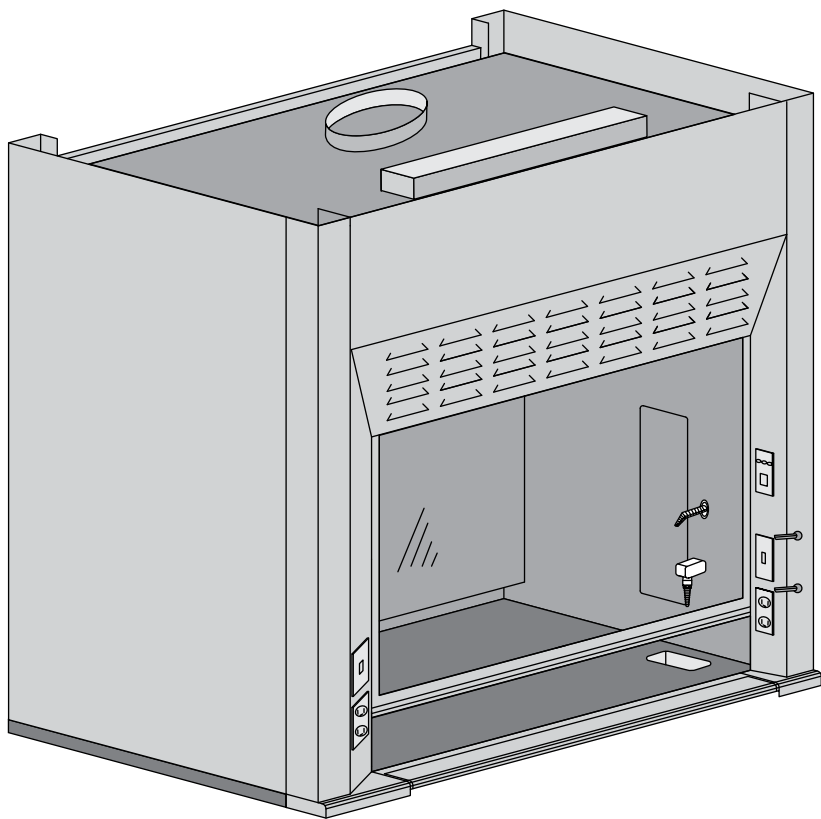

LABSCAPE // 500 SERIES

ADA FUME HOOD

MEETS ADA DIMENSIONAL GUIDELINES.

The 500 Series is an airfoil-type fume hood designed to meet ADA dimensional guidelines. A 45-degree angle around the fascia and a flush-mount radiused airfoil across the bottom result in minimized turbulence and increased performance.

The ADA hood's airfoil flips back out of the way for cleanup. Under the airfoil is a containment trough to capture accidental spills that may flow over the dished work surface. The trough assembly is fabricated from chemical-resistant 16-gauge cold rolled steel.

ADA kneespace-configured base cabinets are available. See page 53 for cabinet options.

> CABINET OPTIONS
SEE PAGES 34-35

- STANDARD FEATURES**
- U.L. 1805 CLASSIFIED
 - POWDER COAT FINISH
 - FULL FRAME CONSTRUCTION
 - SHAFT DRIVE SASH
 - U.L. LISTED POLY RESIN LINER
 - T-8 FLUORESCENT LIGHT WITH BULBS
 - KNOCK DOWN CAPABILITY
 - FULL-LENGTH FINGER LIFT
 - LOUVERED FRONT FOR BY-PASS
 - PAINTED STEEL TROUGH ASSEMBLY
 - SASH STOP
 - 1/4 TURN BALL VALVES

** OPTIONAL COMBINATION SASHES SHOWN IN DRAWINGS. BASE FRAMES AND CABINETS SOLD SEPARATELY. SEE PAGE 33.

Part Number	Superstructure			Worktop			Hood Opening		CFM @ 29"*	CFM @ 18"*	SP	Blower Model #	Shipping Weight
	W	H	D	W	H	D	W	H					
LS-511-48	48"	56"	33-1/4"	48"	1-1/4"	30"	38"	29"	833	521	.25	BL-500-48	395
LS-511-60	60"	56"	33-1/4"	60"	1-1/4"	30"	50"	29"	1100	688	.34	BL-500-60	450
LS-511-72	72"	56"	33-1/4"	72"	1-1/4"	30"	62"	29"	1367	854	.34	BL-500-72	525