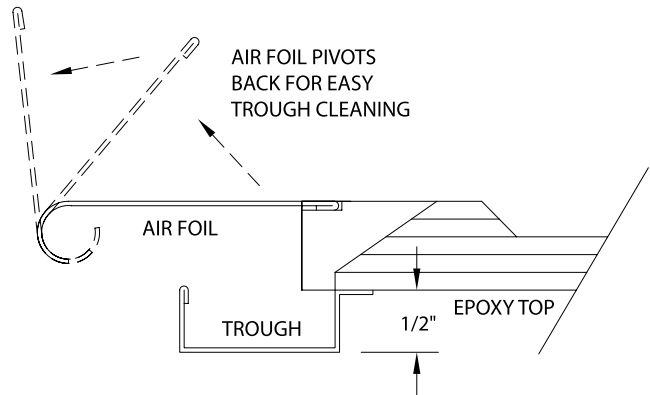

The ADA hood's airfoil flips back out of the way for cleanup. Under the airfoil is a containment trough to capture accidental spills that may flow over the dished work surface. The trough assembly is fabricated from chemical-resistant 16-gauge cold rolled steel.

ADA kneespace-configured base cabinets are available. See page 53 for cabinet options.

> CABINET OPTIONS
SEE PAGES 34-35

- STANDARD FEATURES**
- U.L. 1805 CLASSIFIED
 - POWDER COAT FINISH
 - FULL FRAME CONSTRUCTION
 - SHAFT DRIVE SASH
 - U.L. LISTED POLY RESIN LINER
 - T-8 FLUORESCENT LIGHT WITH BULBS
 - KNOCK DOWN CAPABILITY
 - FULL-LENGTH FINGER LIFT
 - LOUVERED FRONT FOR BY-PASS
 - PAINTED STEEL TROUGH ASSEMBLY
 - SASH STOP
 - 1/4 TURN BALL VALVES

** OPTIONAL COMBINATION SASHES SHOWN IN DRAWINGS. BASE FRAMES AND CABINETS SOLD SEPARATELY. SEE PAGE 33.

Part Number	Superstructure			Worktop			Hood Opening		CFM @ 29"*	CFM @ 18"*	SP	Blower Model #	Shipping Weight
	W	H	D	W	H	D	W	H					
LS-511-48	48"	56"	33-1/4"	48"	1-1/4"	30"	38"	29"	833	521	.25	BL-500-48	395
LS-511-60	60"	56"	33-1/4"	60"	1-1/4"	30"	50"	29"	1100	688	.34	BL-500-60	450
LS-511-72	72"	56"	33-1/4"	72"	1-1/4"	30"	62"	29"	1367	854	.34	BL-500-72	525