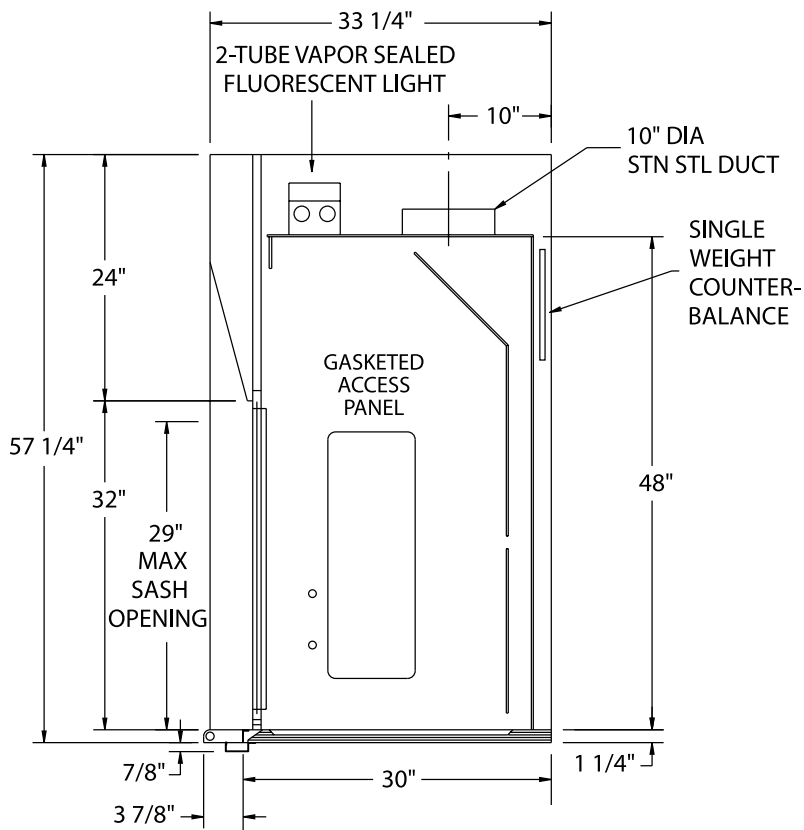

LABSCAPE // 500 SERIES

ADA FUME HOOD

MEETS ADA DIMENSIONAL GUIDELINES.

The 500 Series is an airfoil-type fume hood designed to meet ADA dimensional guidelines. A 45-degree angle around the fascia and a flush-mount radiused airfoil across the bottom result in minimized turbulence and increased performance.

The ADA hood's airfoil flips back out of the way for cleanup. Under the airfoil is a containment trough to capture accidental spills that may flow over the dished work surface. The trough assembly is fabricated from chemical-resistant 16-gauge cold rolled steel.

** OPTIONAL COMBINATION SASHES SHOWN IN DRAWINGS. BASE FRAMES AND CABINETS SOLD SEPARATELY. SEE PAGE 33.

Part Number	Superstructure			Worktop			Hood Opening		CFM @ 29"*	CFM @ 18"*	SP	Blower Model #	Shipping Weight
	W	H	D	W	H	D	W	H					
LS-511-48	48"	56"	33-1/4"	48"	1-1/4"	30"	38"	29"	833	521	.25	BL-500-48	395
LS-511-60	60"	56"	33-1/4"	60"	1-1/4"	30"	50"	29"	1100	688	.34	BL-500-60	450
LS-511-72	72"	56"	33-1/4"	72"	1-1/4"	30"	62"	29"	1367	854	.34	BL-500-72	525