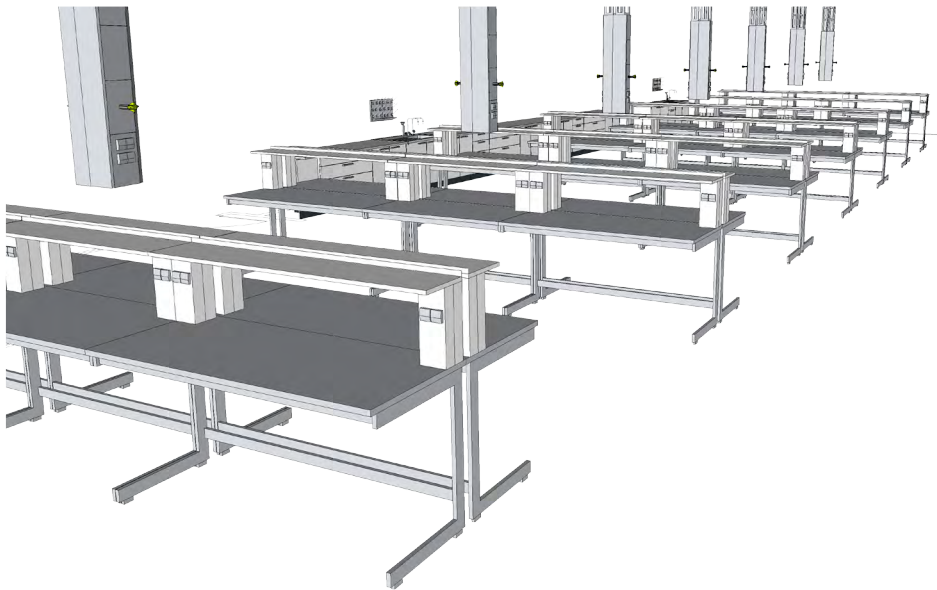

WORKSTATIONS

Versatile tables with chem-resistant worktops, adjustable reagent shelving + underbench storage.

C-FRAME BENCH CONFIGURATION

C-FRAME BENCH SYSTEM + MODULAR SERVICE COLUMNS_

01 CONSULTATION

Our experts assess your existing space, and design a flexible new lab layout to meet your requirements.

02 SELECTION

We guide you through the selection process of appropriate equipment & furniture systems.

03 APPROVAL

Next we review & revise or simply approve the final plan for your space.

04 INSTALLATION

Our team delivers, builds & installs your new lab.