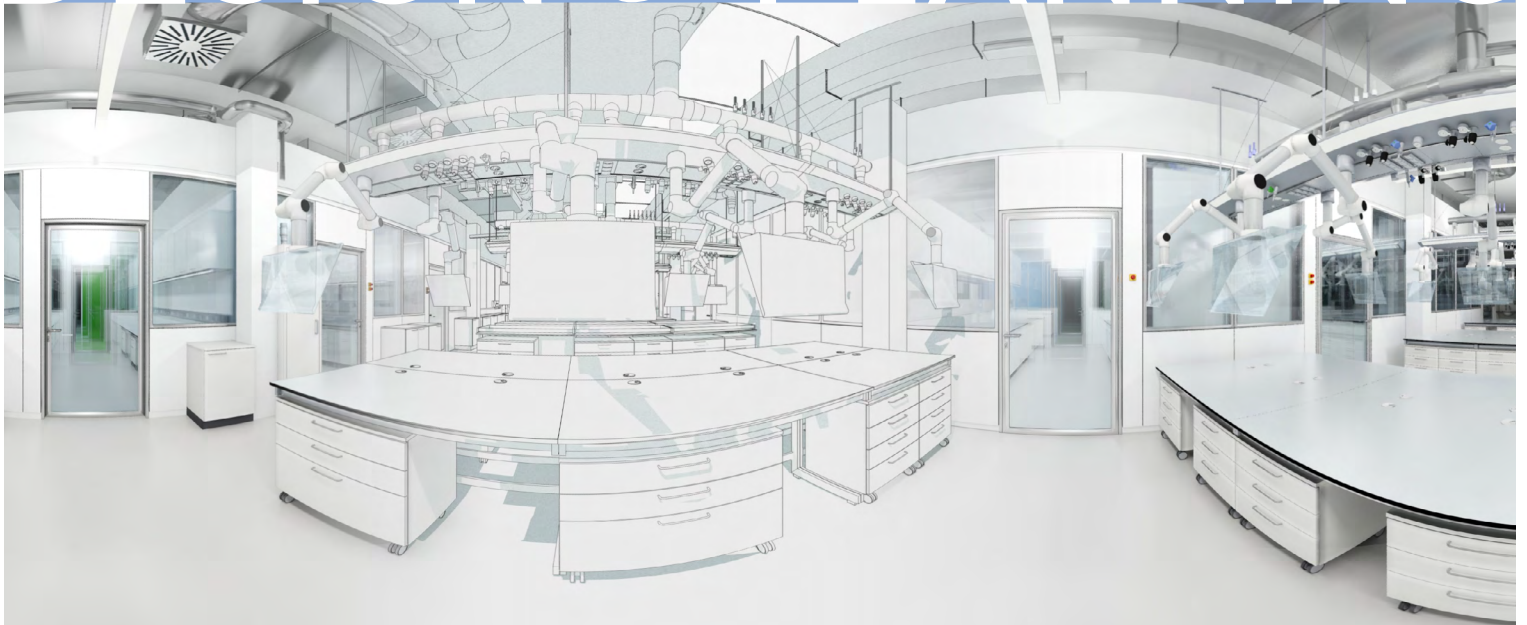

Modern Laboratory DESIGN & PLANNING

FLEXIBLE SYSTEMS & EQUIPMENT

// COMMERCIAL // EDUCATIONAL // INDUSTRIAL LABORATORIES

FUMEHOODS

Max-efficiency hood systems, featuring advanced flow technology, optimal user safety + adaptable components.