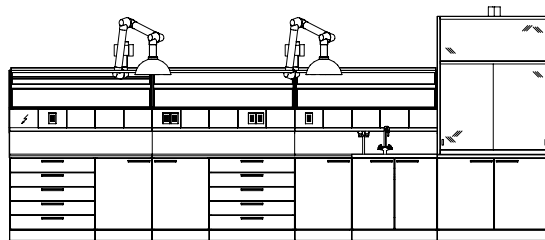

BENCH SYSTEMS

Modular benches with service supply options, sink features + ductless benchtop enclosures.

WORKSTATIONS

Versatile tables with chem-resistant worktops, adjustable reagent shelving + underbench storage.