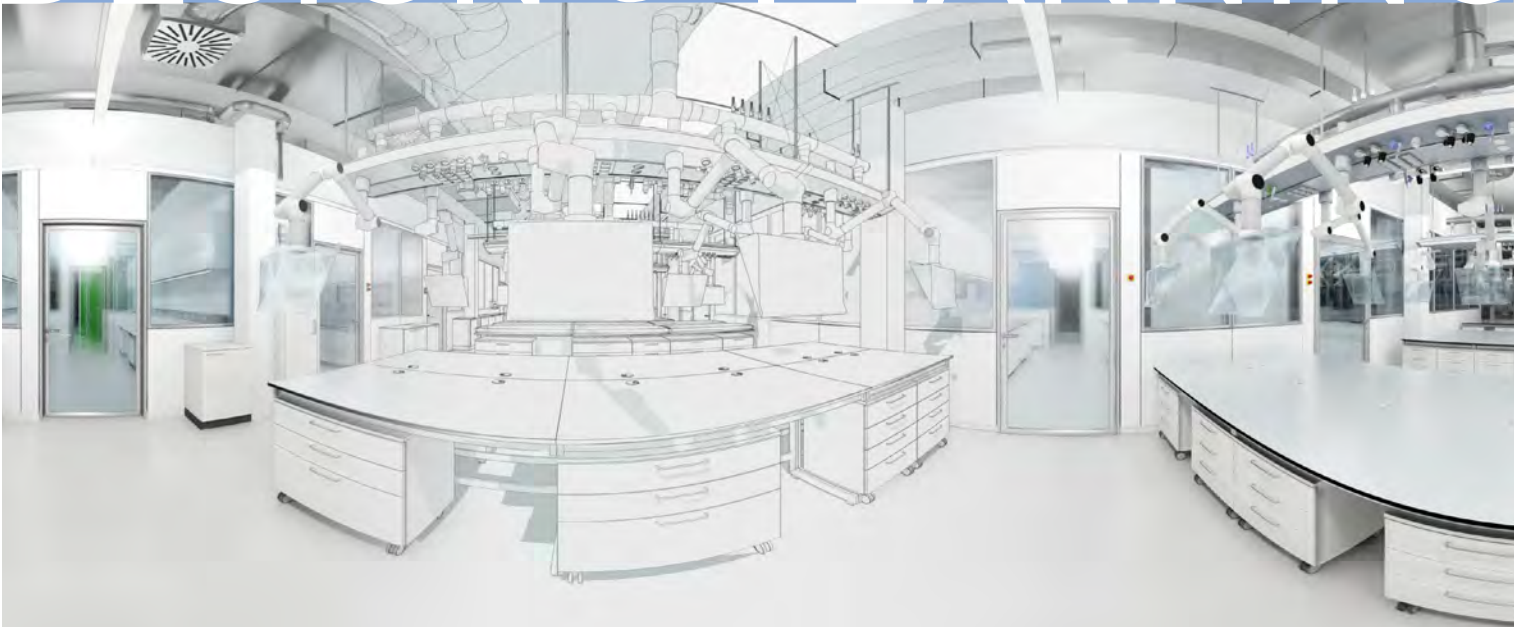

Modern Laboratory DESIGN & PLANNING

FLEXIBLE SYSTEMS & EQUIPMENT

// COMMERCIAL // EDUCATIONAL // INDUSTRIAL LABORATORIES

FUMEHOODS

Max-efficiency hood systems, featuring advanced flow technology, optimal user safety + adaptable components.