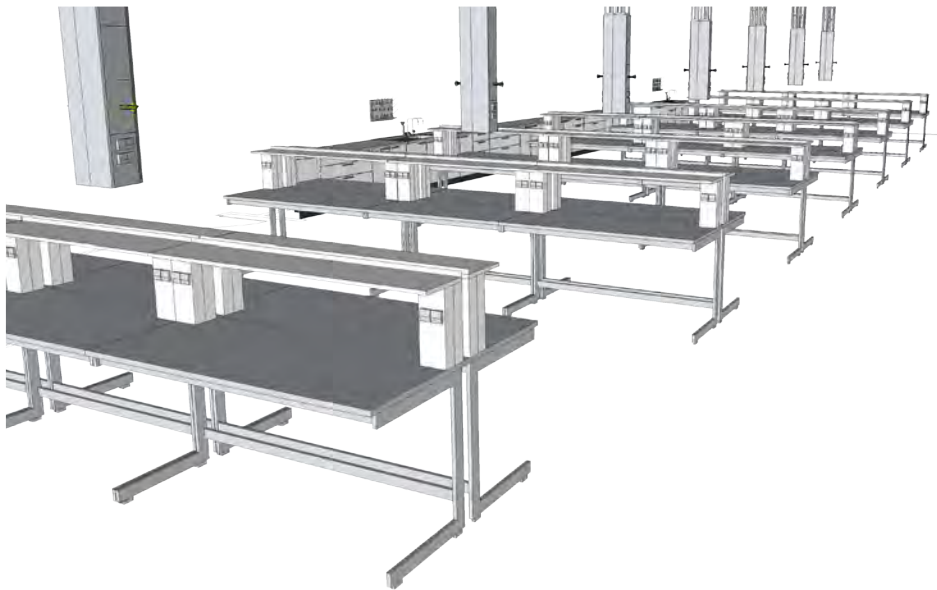

WORKSTATIONS

Versatile tables with chem-resistant worktops, adjustable reagent shelving + underbench storage.

C-FRAME BENCH CONFIGURATION

C-FRAME BENCH SYSTEM + MODULAR SERVICE COLUMNS_

01 CONSULTATION

Our experts assess your existing space, and design a flexible new lab layout to meet your requirements.

02 SELECTION

We guide you through the selection process of appropriate equipment & furniture systems.

03 APPROVAL

Next we review & revise or simply approve the final plan for your space.

04 INSTALLATION

Our team delivers, builds & installs your new lab.